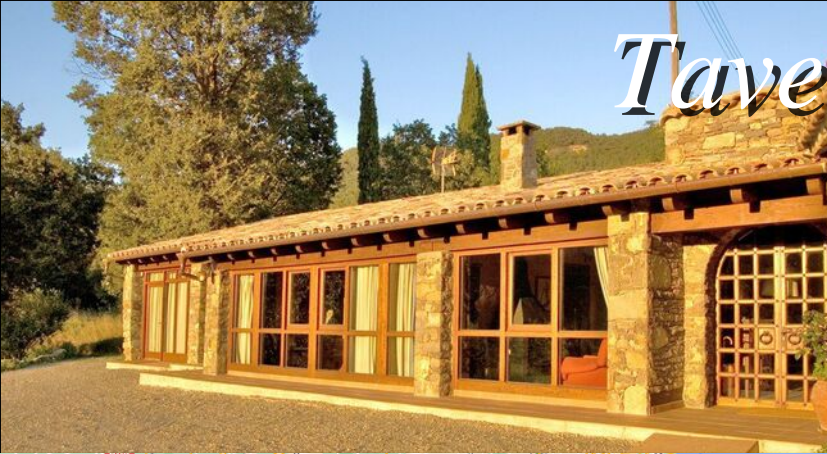

Tavertet

l'allotjament

Husnummer 466

11 persones

1 Possibles llits supletoris

4 Dormitoris totalment

2 Dormitoris dobles

1 Habitacions per a 3 persones

1 Habitacions per a 4 persones

Osona (M2)

11 Llits individuals

2 Banyes